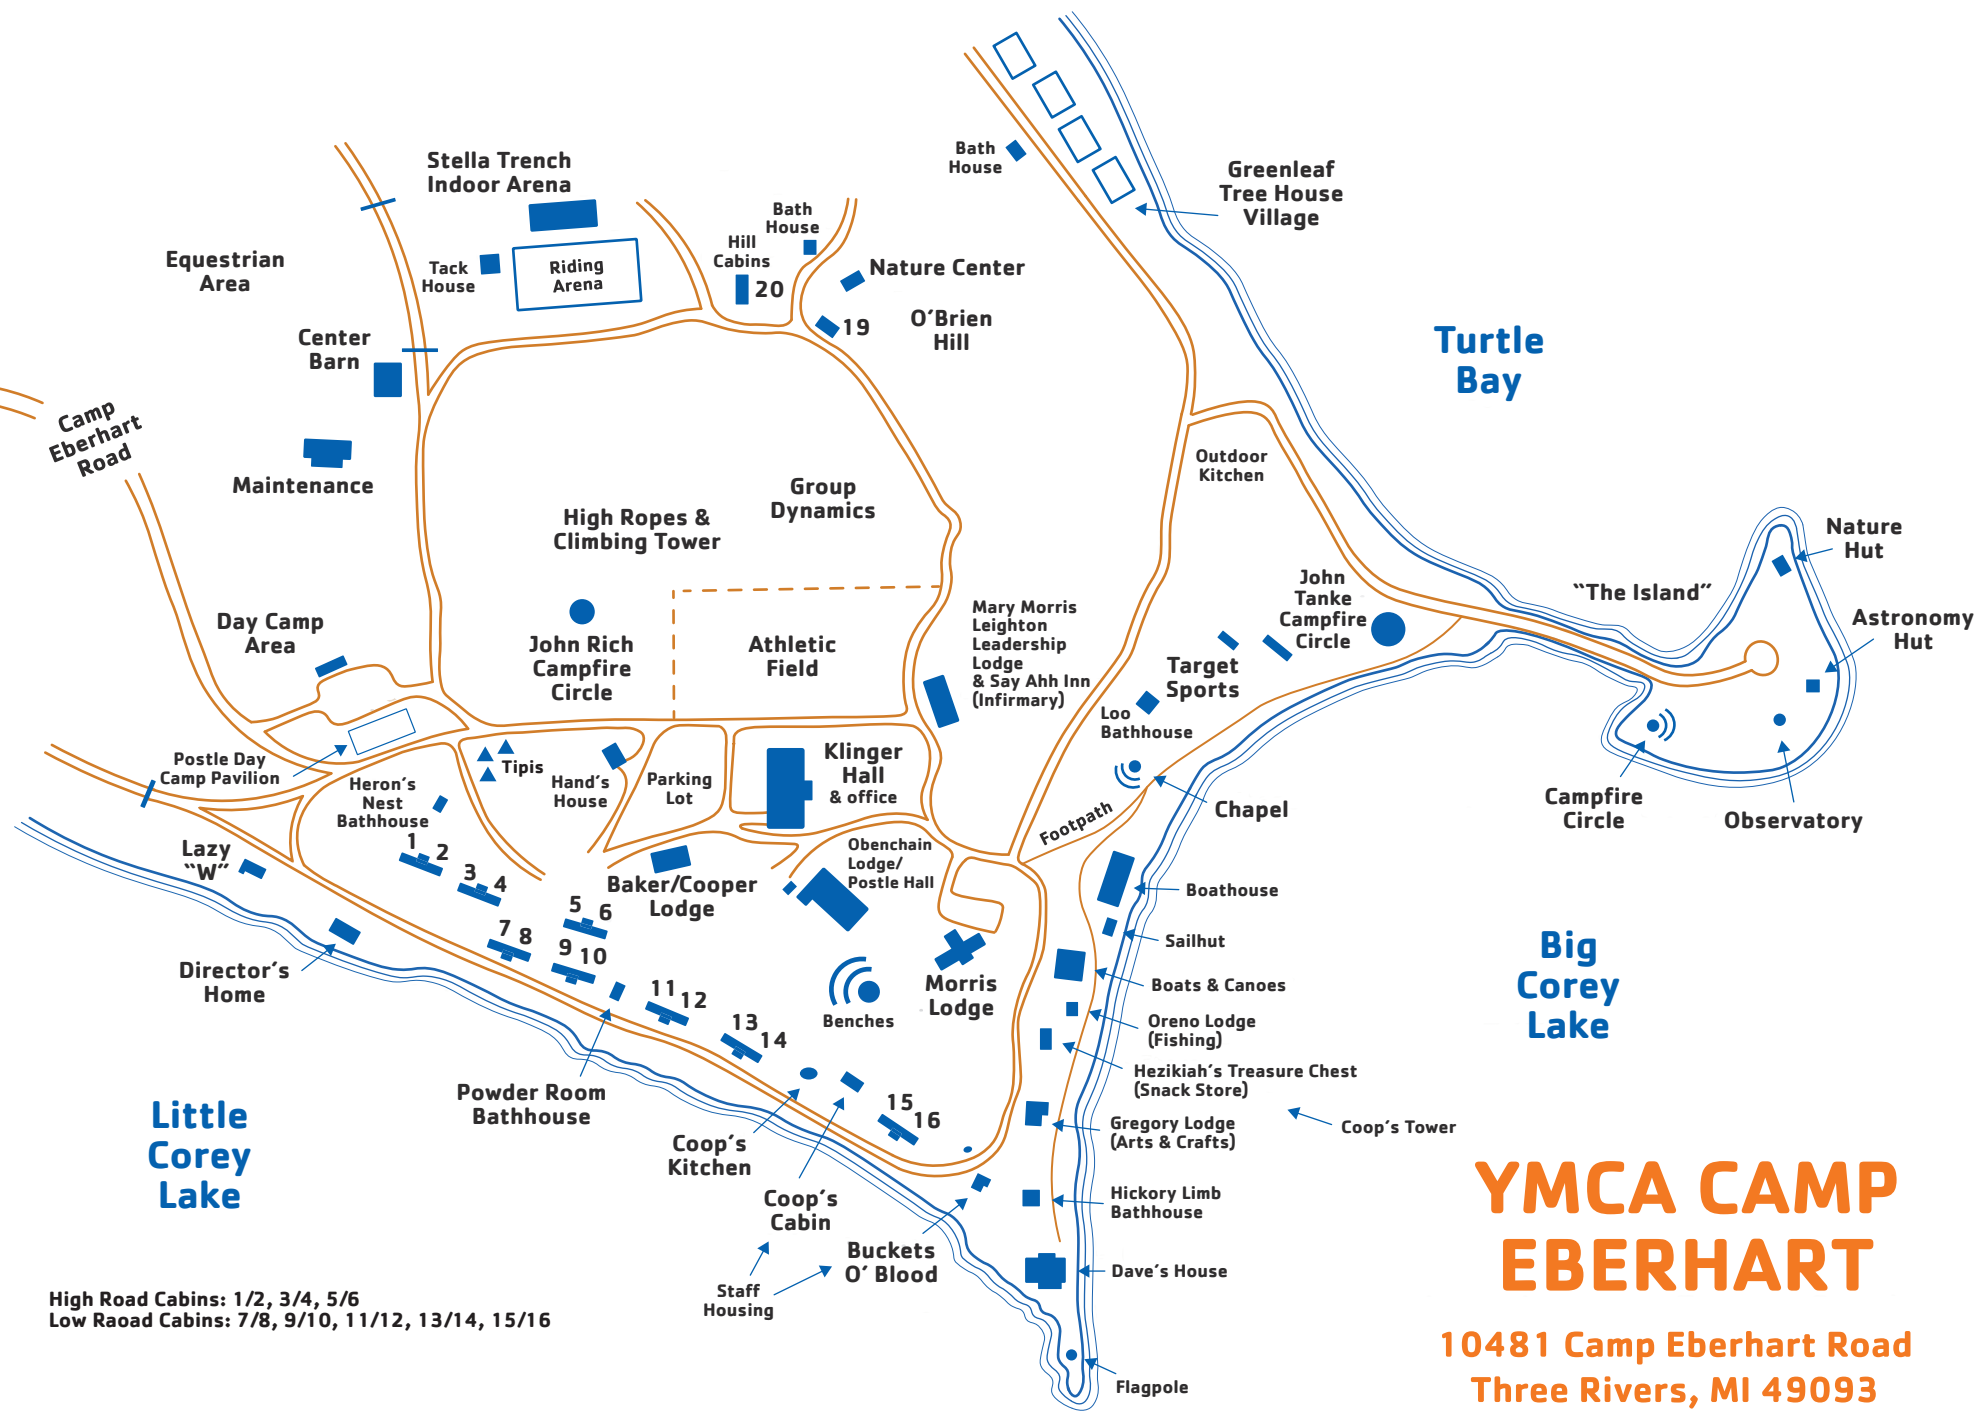

To County Line Road  
Camp Entrance

High Road Cabins: 1/2, 3/4, 5/6  
Low Road Cabins: 7/8, 9/10, 11/12, 13/14, 15/16

# YMCA CAMP EBERHART

10481 Camp Eberhart Road  
Three Rivers, MI 49093

[campeberhart.ymcagm.org](http://campeberhart.ymcagm.org)

BEGIN AT	TEE	YDS	PAR
Klinger Hall	#1	168	3
Leighton Lodge	#2	288	3
Chapel (west)	#3	231	4
Courts (north)	#4	138	3
Courts (east)	#5	311	4
Gregory Lodge	#6	177	3
Coop's Kitchen	#7	222	3
Powder Room	#8	279	3
Lazy "W"	#9	194	3
Entrance Road	#10	201	3
Hand's House (west)	#11	112	3
Hand's House (south)	#12	259	3
Obenchain (west)	#13	185	3
Gazebo	#14	266	4
Benches	#15	157	3
Obenchain (east)	#16	129	3
Obenchain (north)	#17	220	3
Klinger Hall	#18	111	3

# YMCA CAMP EBERHART DISC GOLF MAP

# YMCA CAMP EBERHART