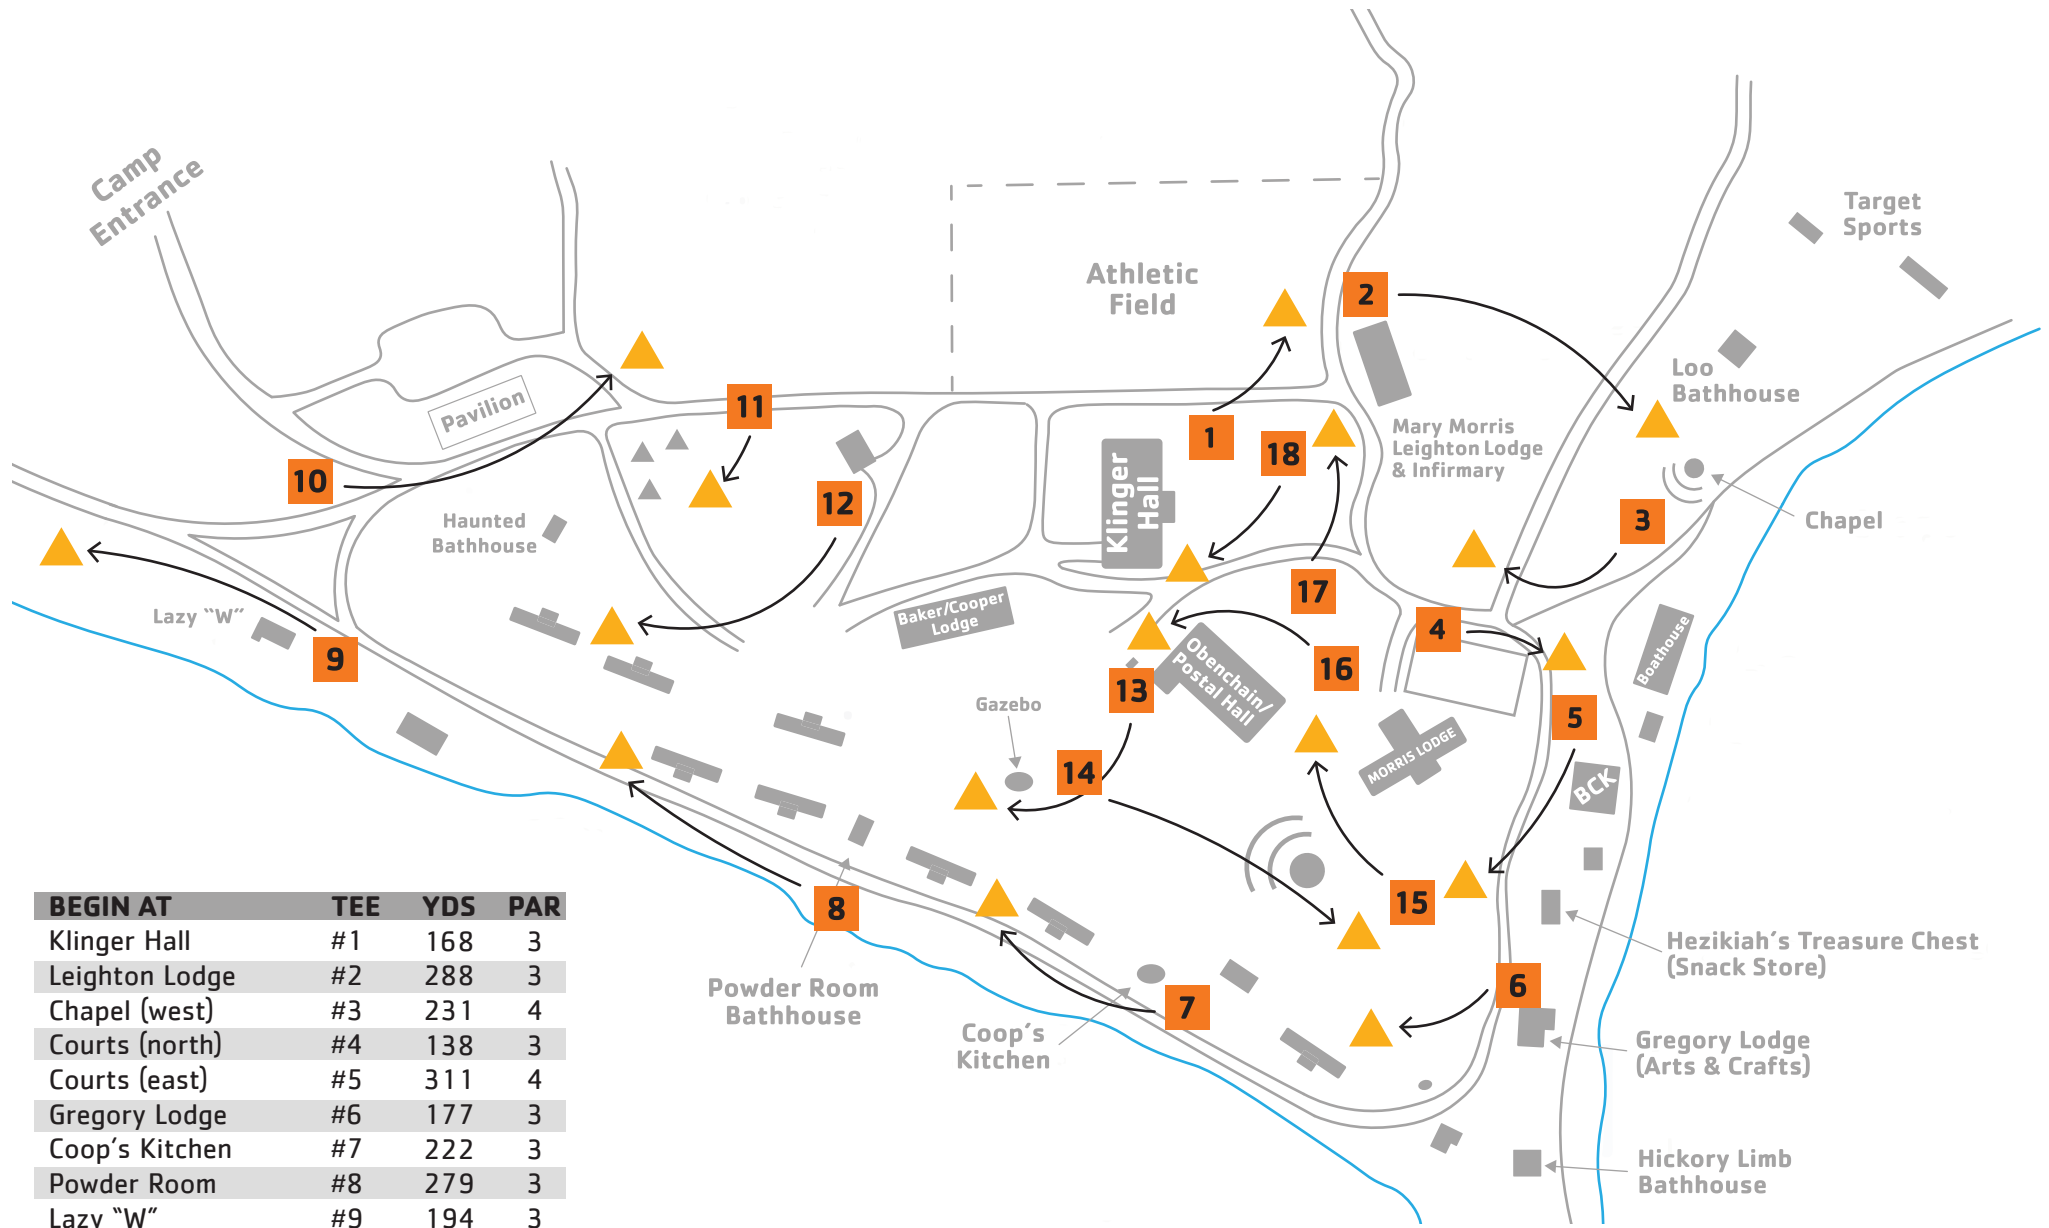

To County Line Road  
Camp Entrance

High Road Cabins: 1/2, 3/4, 5/6  
Low Road Cabins: 7/8, 9/10, 11/12, 13/14, 15/16

# YMCA CAMP EBERHART

10481 Camp Eberhart Road  
Three Rivers, MI 49093

[campeberhart.ymcagm.org](http://campeberhart.ymcagm.org)

BEGIN AT	TEE	YDS	PAR
Klinger Hall	#1	168	3
Leighton Lodge	#2	288	3
Chapel (west)	#3	231	4
Courts (north)	#4	138	3
Courts (east)	#5	311	4
Gregory Lodge	#6	177	3
Coop's Kitchen	#7	222	3
Powder Room	#8	279	3
Lazy "W"	#9	194	3
Entrance Road	#10	201	3
Hand's House (west)	#11	112	3
Hand's House (south)	#12	259	3
Obenchain (west)	#13	185	3
Gazebo	#14	266	4
Benches	#15	157	3
Obenchain (east)	#16	129	3
Obenchain (north)	#17	220	3
Klinger Hall	#18	111	3

# YMCA CAMP EBERHART DISC GOLF MAP

# YMCA CAMP EBERHART